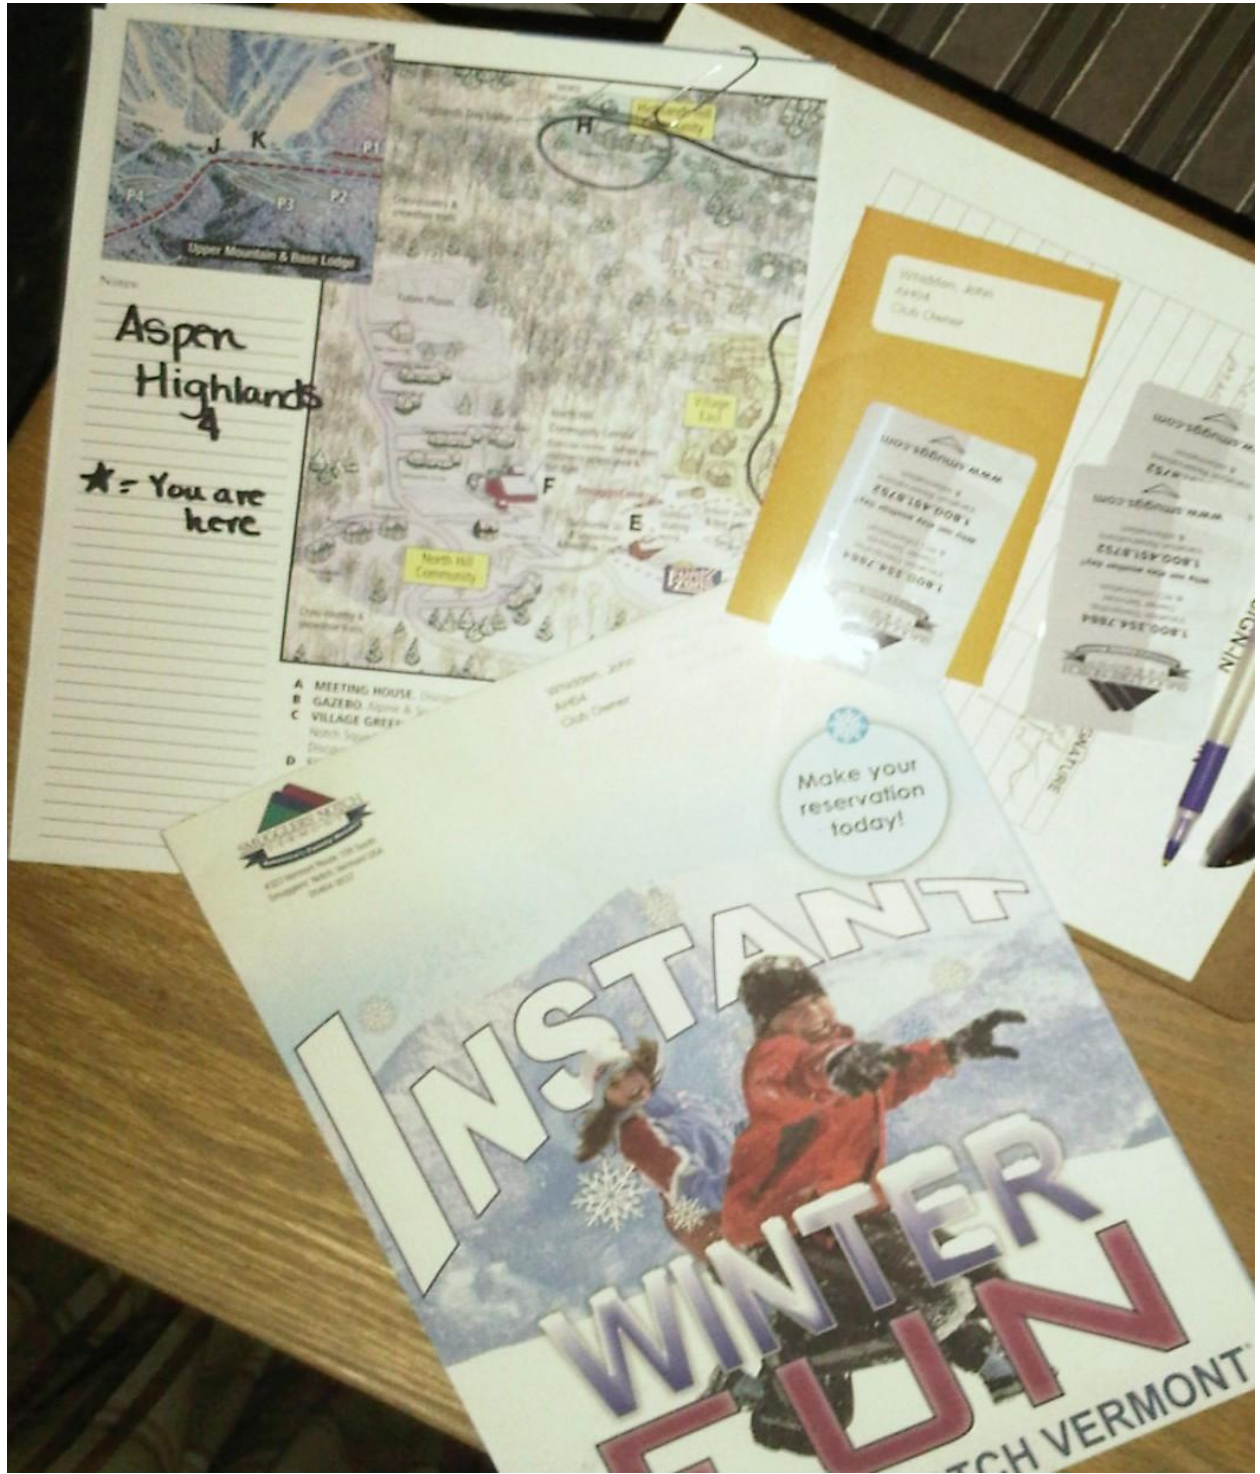

Reception Area - After Hours Key and Welcome Package Check In Bin

After Hours Instructions

“The office is closed at this time and will open at 7:00 AM”

“To verify your arrival, please sign our after hours sign in sheet”

“Please located your Welcome Package in the bin”

Contents of Welcome Package

Security Camera – June 26, 2010

Security Camera – July 2, 2010