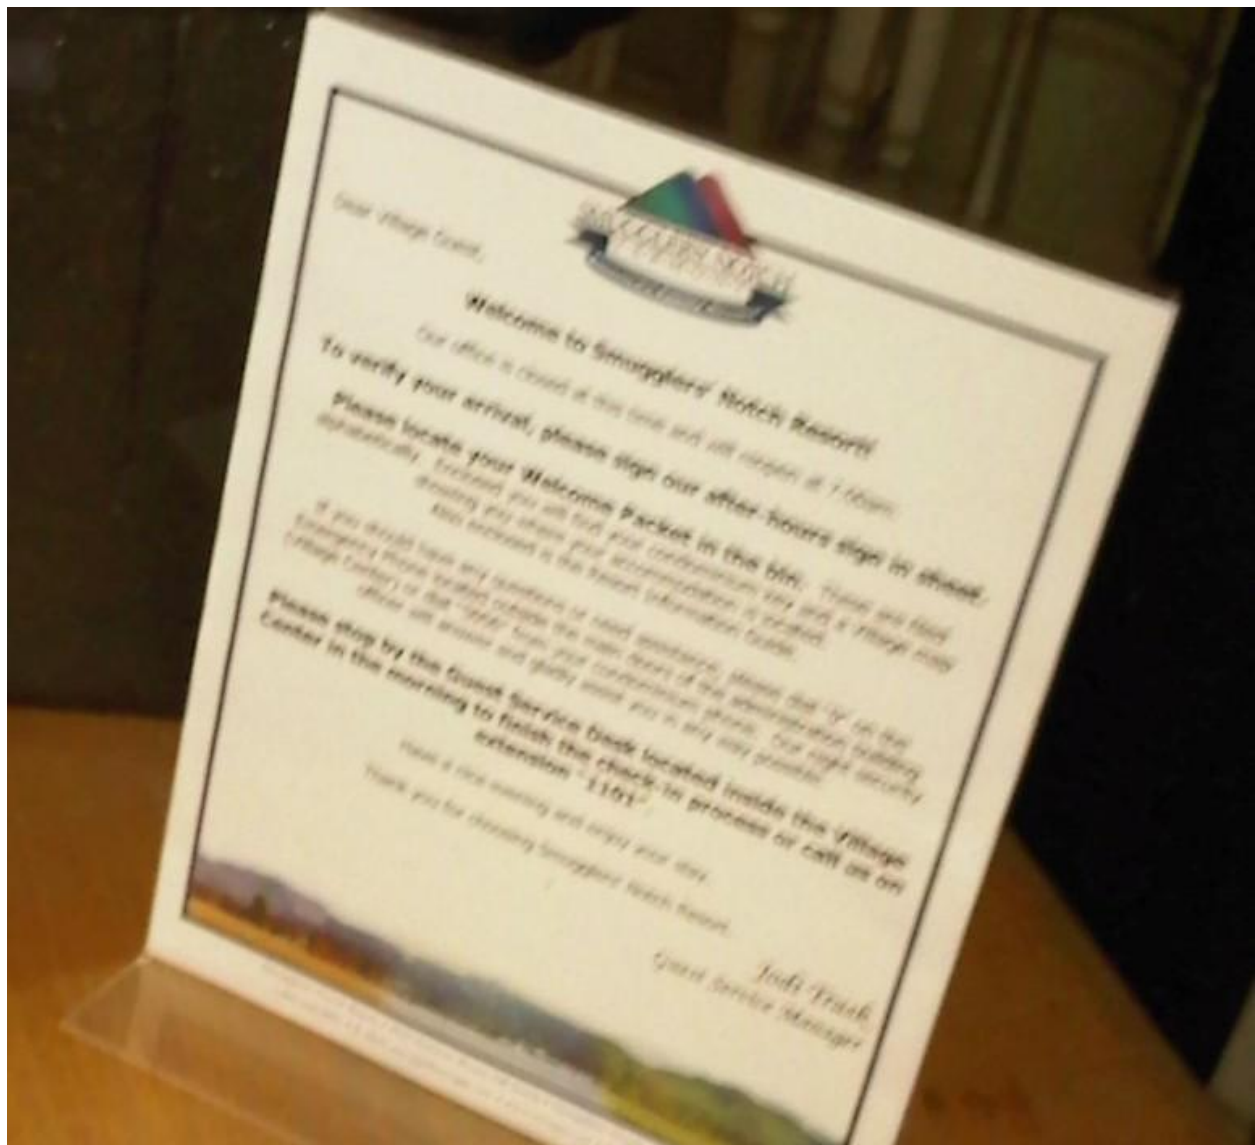

Reception Area - After Hours Key and Welcome Package Check In Bin

After Hours Instructions

“The office is closed at this time and will open at 7:00 AM”

“To verify your arrival, please sign our after hours sign in sheet”

“Please located your Welcome Package in the bin”

Contents of Welcome Package

Security Camera – June 26, 2010

Security Camera – July 2, 2010